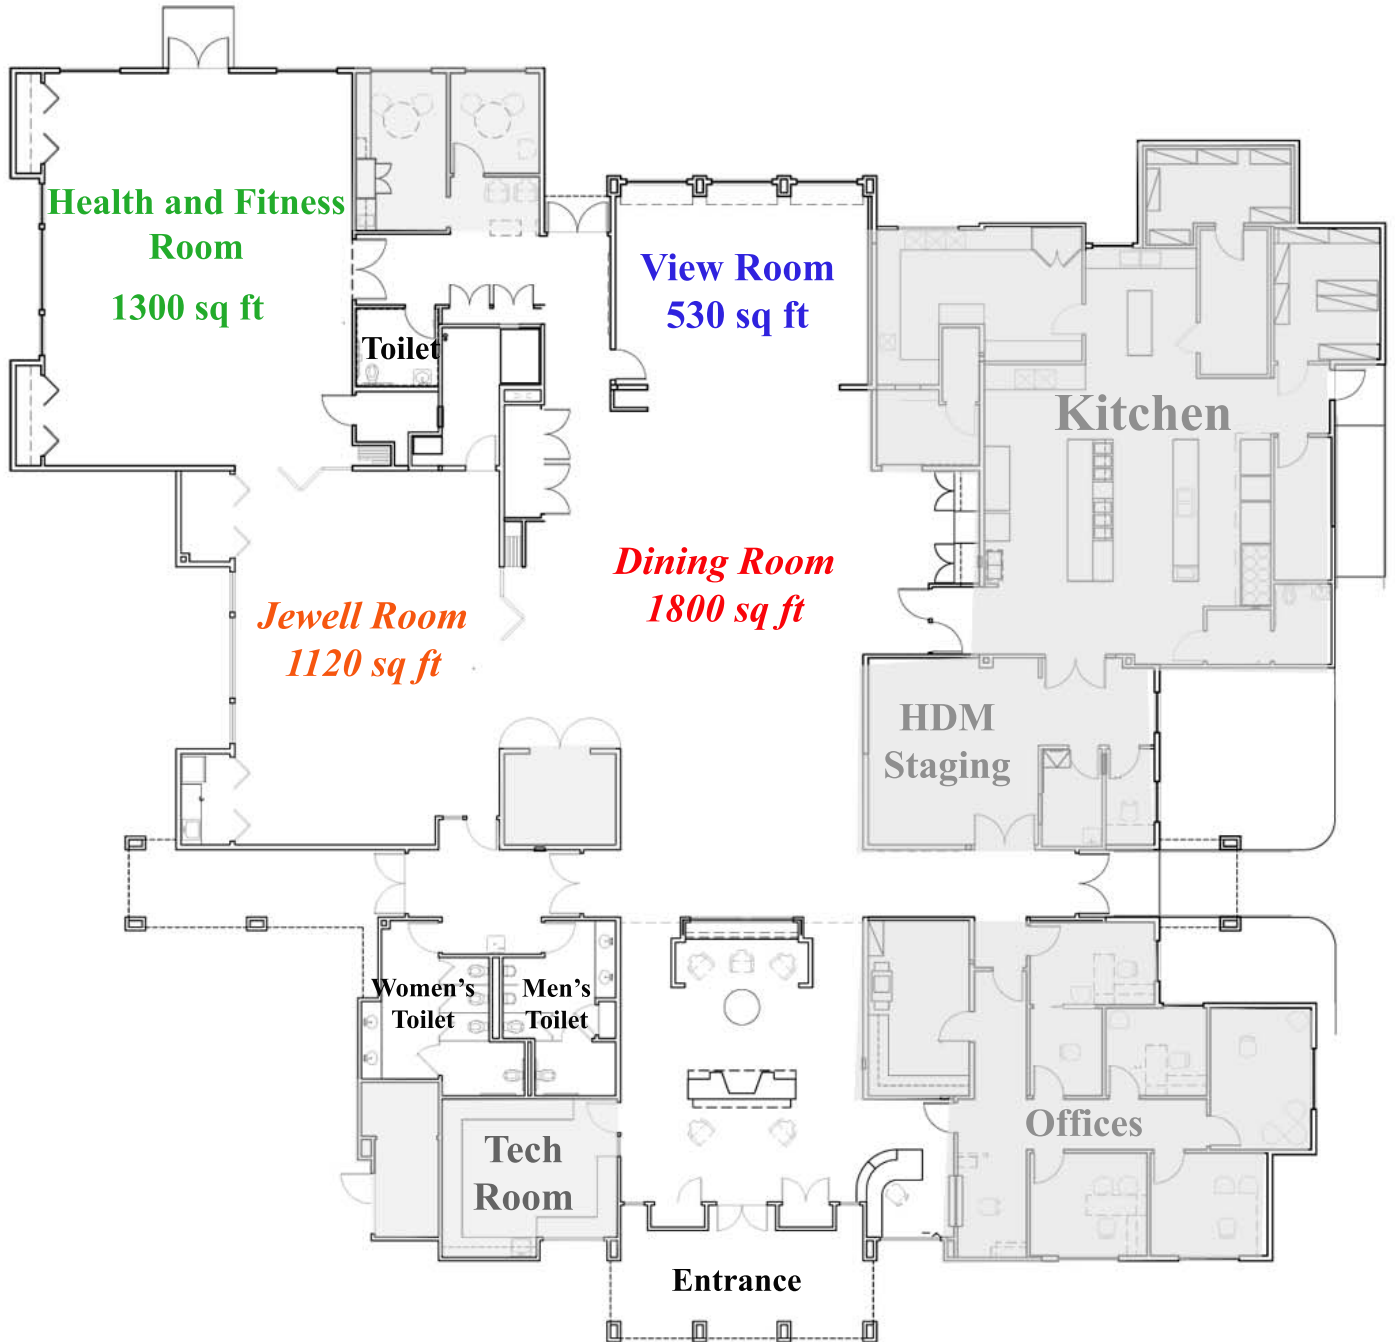

The Sally Griffin Active Living Center
700 Jewell Ave, Pacific Grove, CA

Available to rent for special occasions

Contact Andrea or Viveca at 375-4454 for rates and availability

Meals on Wheels of the Monterey Peninsula